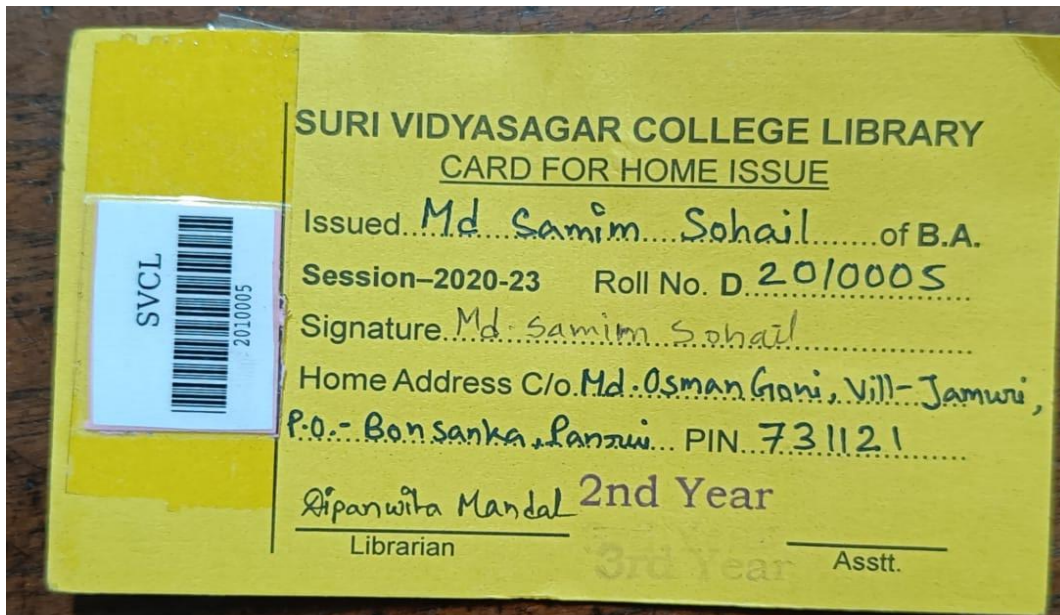

Suri Vidyasagar College
Burdwan

SURI VIDYASAGAR COLLEGE

SURI, BIRBHUM, 731101.

ACCREDITED BY NAAC-B**

Affiliated to the University of Burdwan

B. A., B. Sc. & B. Com. (Hons. & General) & M. Sc. in Zoology

Rare Collection 2